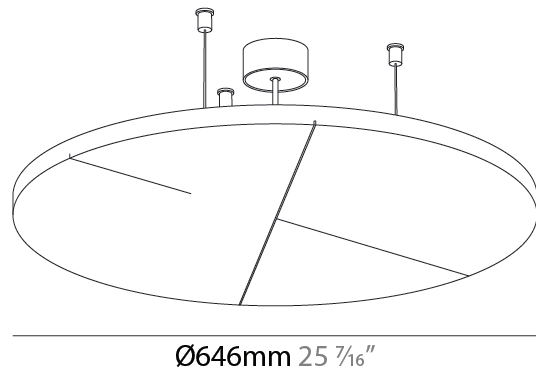

GENERAL

Series: Glorious Acoustic Light Panel
Brand: Prolicht
Division: Architectural
Mounting Type: Suspension
Mounting Location: Ceiling
Subcategory: Acoustic

PHYSICAL

Shape: Round
Diameter (mm): 646
Diameter (in): 27 ⁷/₁₆
Height (mm): 54
Height (in): 2 ¹/₈
Light Distribution: Indirect
Fixture Finish: SSR / BKV / CWI / CRY / HAB / UFT / ITA / RUA / FTG / MYG / LOD / PUS / FRO / FUP / KIA / POP / BLS / SPG / MEY / GOH / GUM / CHC / COM / ABZ / JAG / OBR / MOS / ROR

Accent Finish: ANC / ASH / BNA / BTC / BZE / CEL / EGG / EVG / FOG / FOS / FST / FUA / IRI / IRO / KHA / LIC / LIM / MER / MSN / MUS / ONX / PEA / PLU / POL / PPY / RAY / ROY / RST / STE / SWD / TAN / TAU

Fixture Material: Aluminum
Cable Details: 2 000mm / 78 3/4" or 6 000mm / 236 1/4" Transparent Cable

ELECTRICAL

Lamp Type: LED (Zhaga Standard)
Input Wattage (W): 10
Total Output Wattage (W): 9.1
Dimming: Non-Dimmable
Driver Included: Yes
Driver Location: Integrated
Driver Type: Constant Current - Universal
Driver Class: Class 2
Input Voltage (V): 120 - 277

LED

Max. Delivered Lumen (lm): 701 / 708 / 730 / 751
Nominal Lumen (lm): 855 / 864 / 890 / 916
CRI: >90 CRI
Lamp Life (hrs): 50000

OPTICAL

RATINGS AND CERTIFICATIONS

Certified By: CSA Certified to UL and CSA Standards
IP rating: IP20